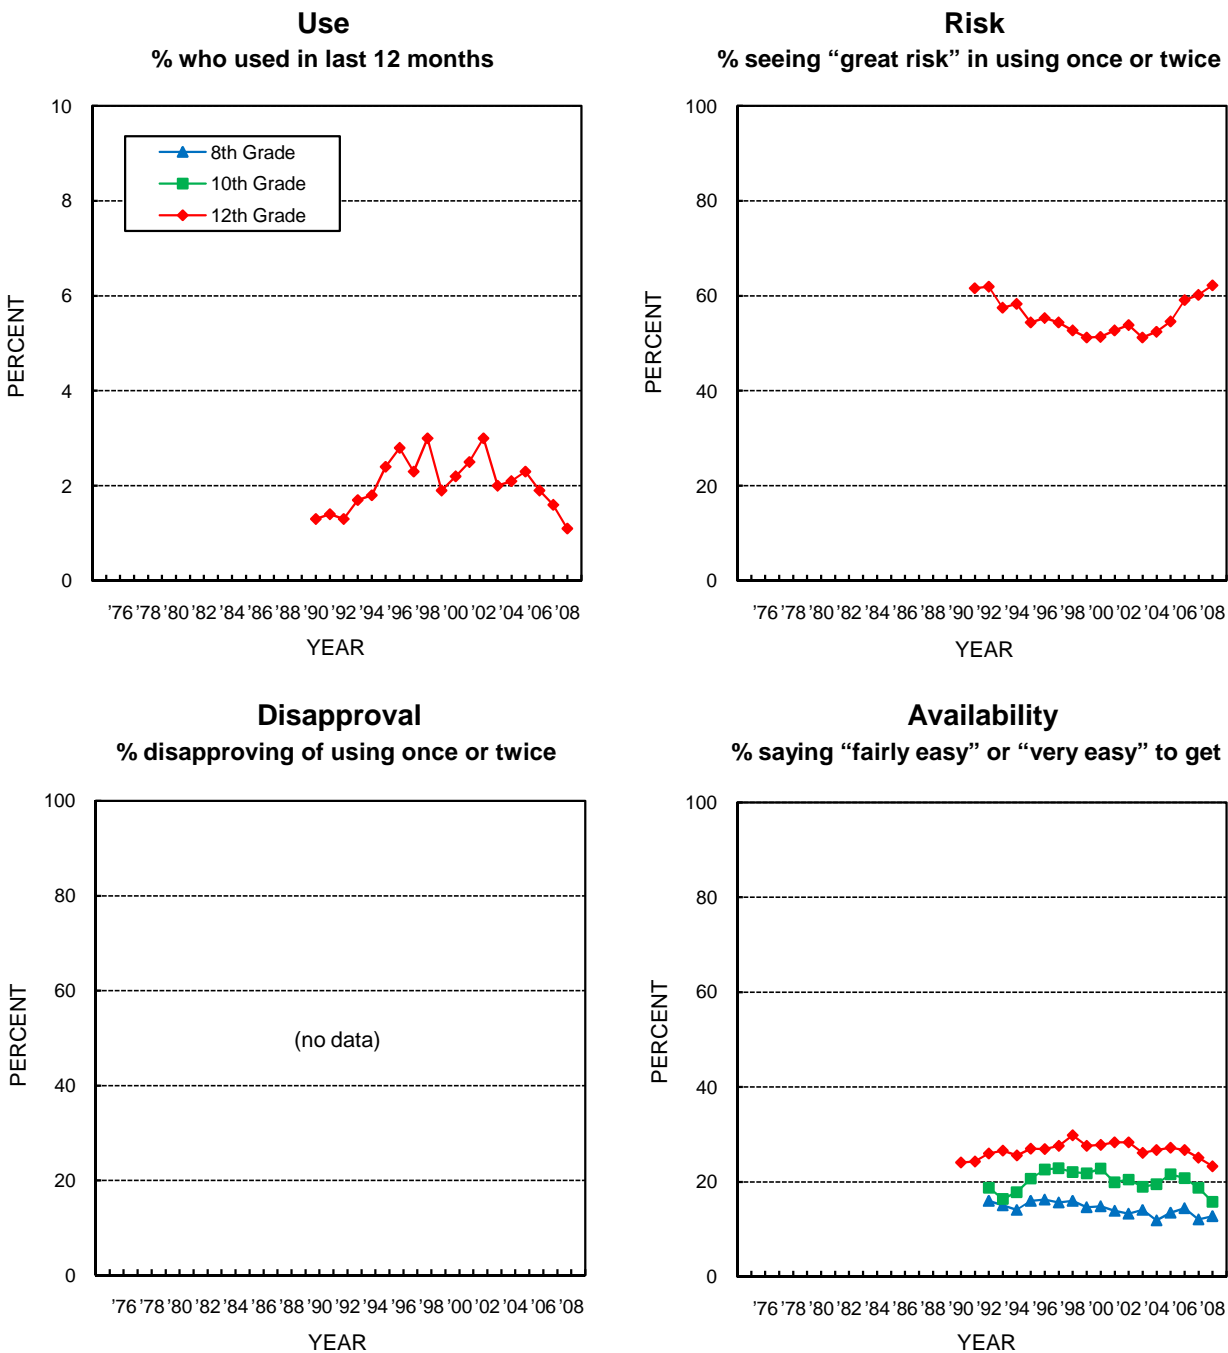

FIGURE 4
Crystal Methamphetamine (Ice): Trends in Annual Use, Risk, and Availability
 Grades 8, 10, and 12

Source. The Monitoring the Future study, the University of Michigan.