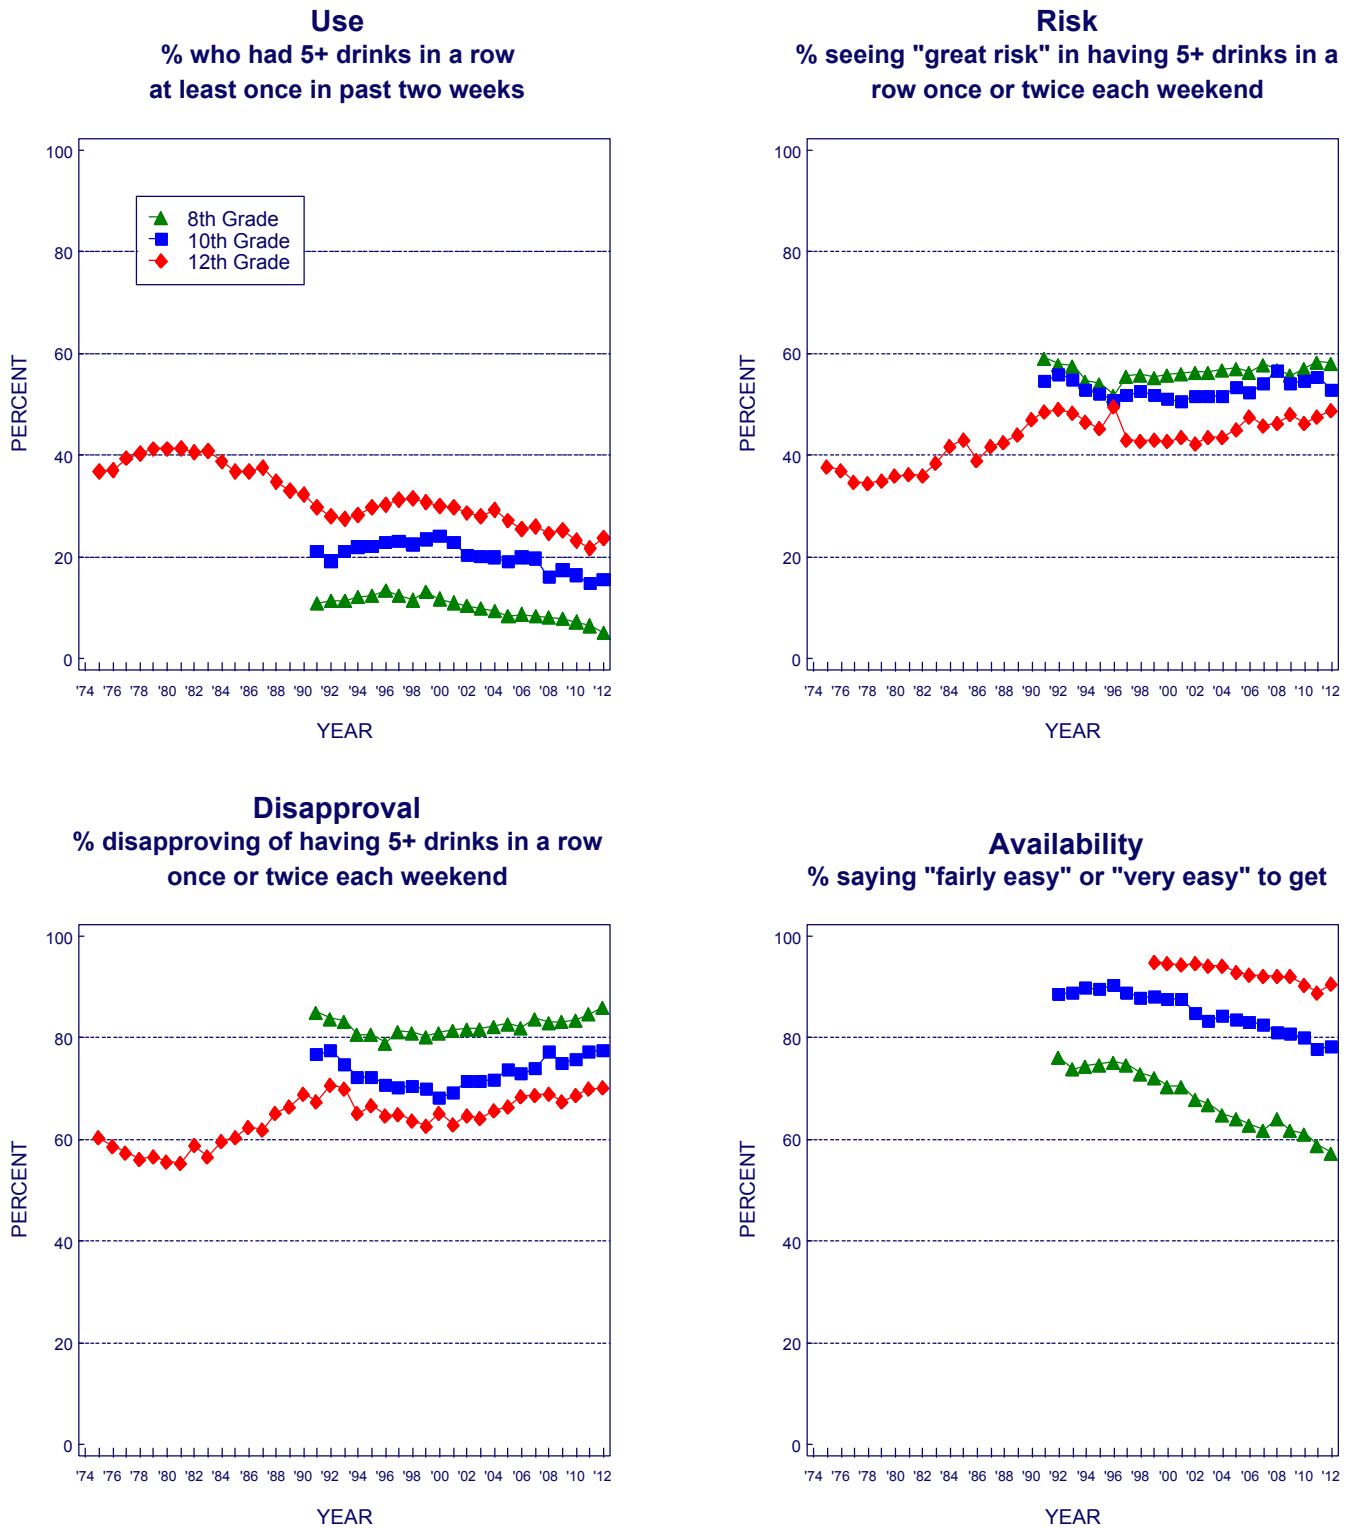

FIGURE 5

Alcohol: Trends in Binge Drinking, Risk, Disapproval, and Availability
Grades 8, 10, and 12

Source. The Monitoring the Future study, the University of Michigan.