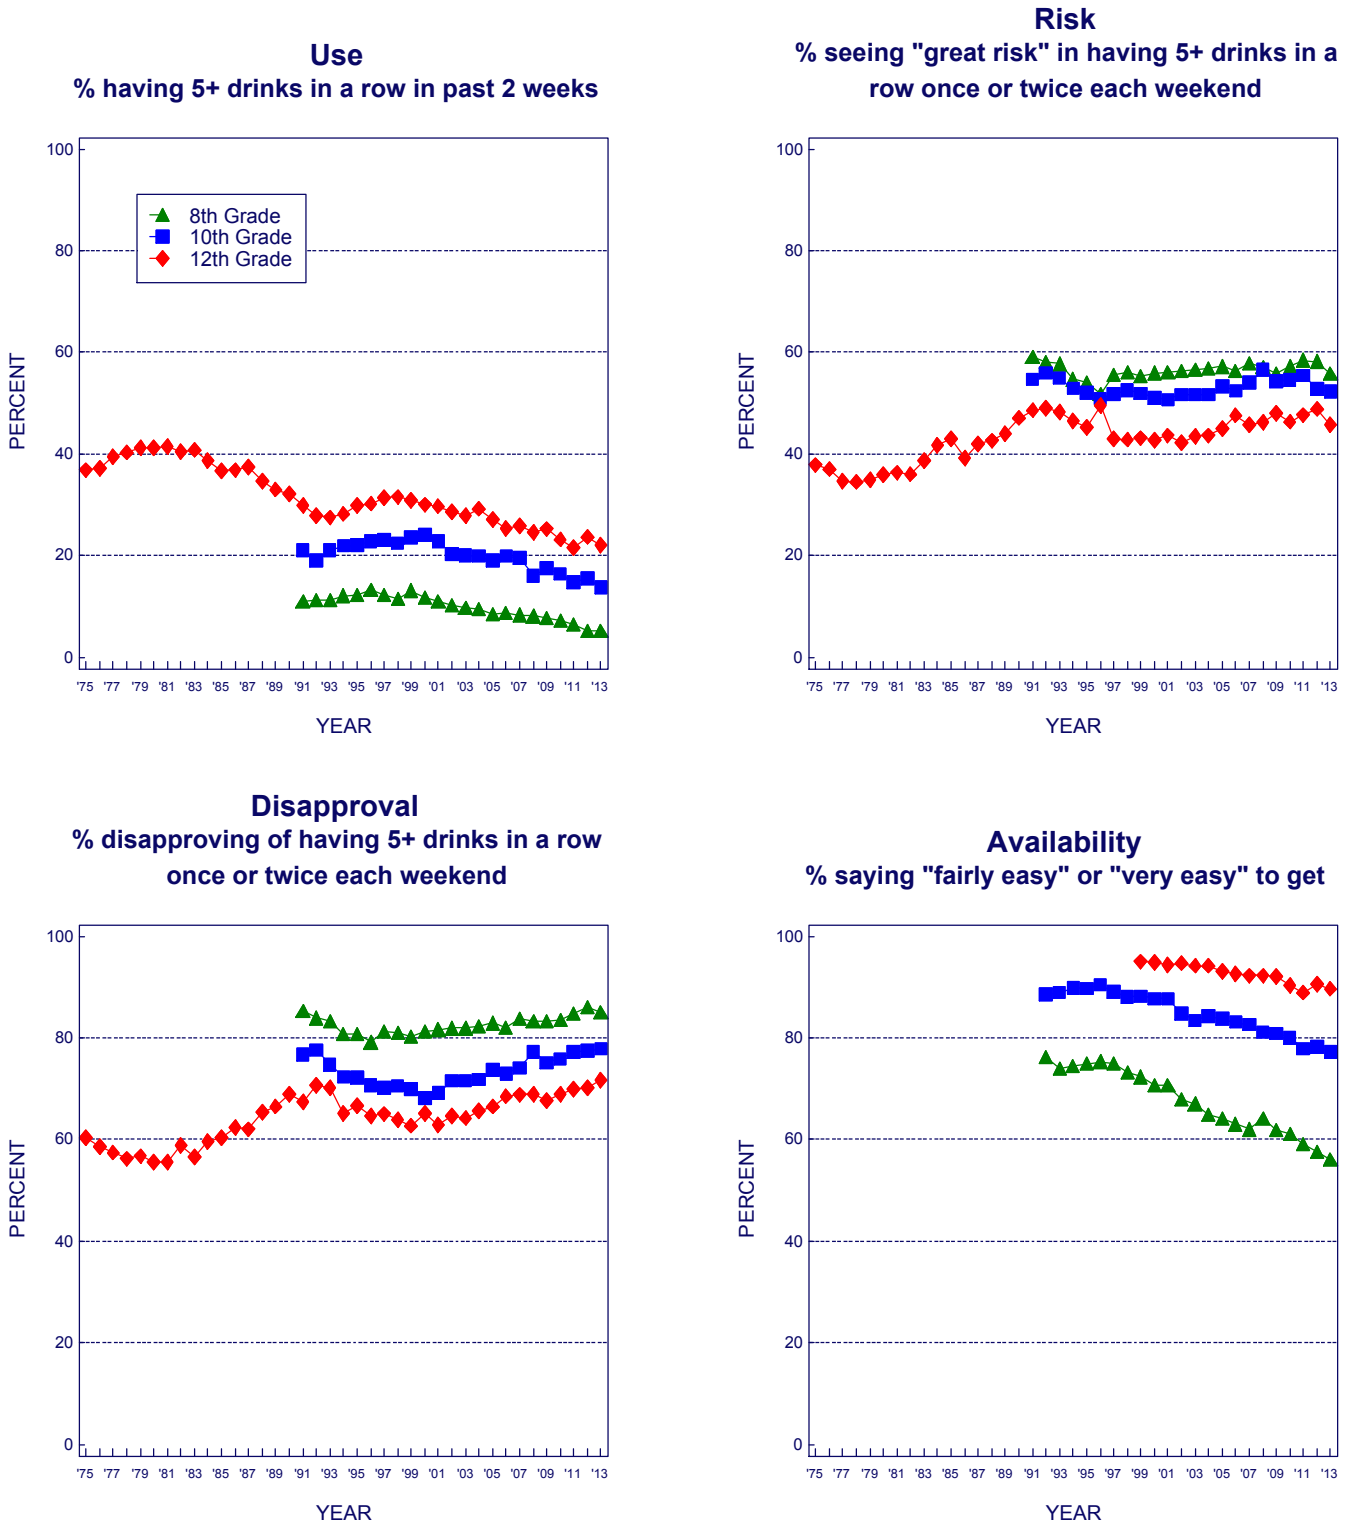

**FIGURE 15**

**Alcohol: Trends in Binge Drinking, Risk, Disapproval, and Availability**

Grades 8, 10, and 12

Source. The Monitoring the Future study, the University of Michigan.